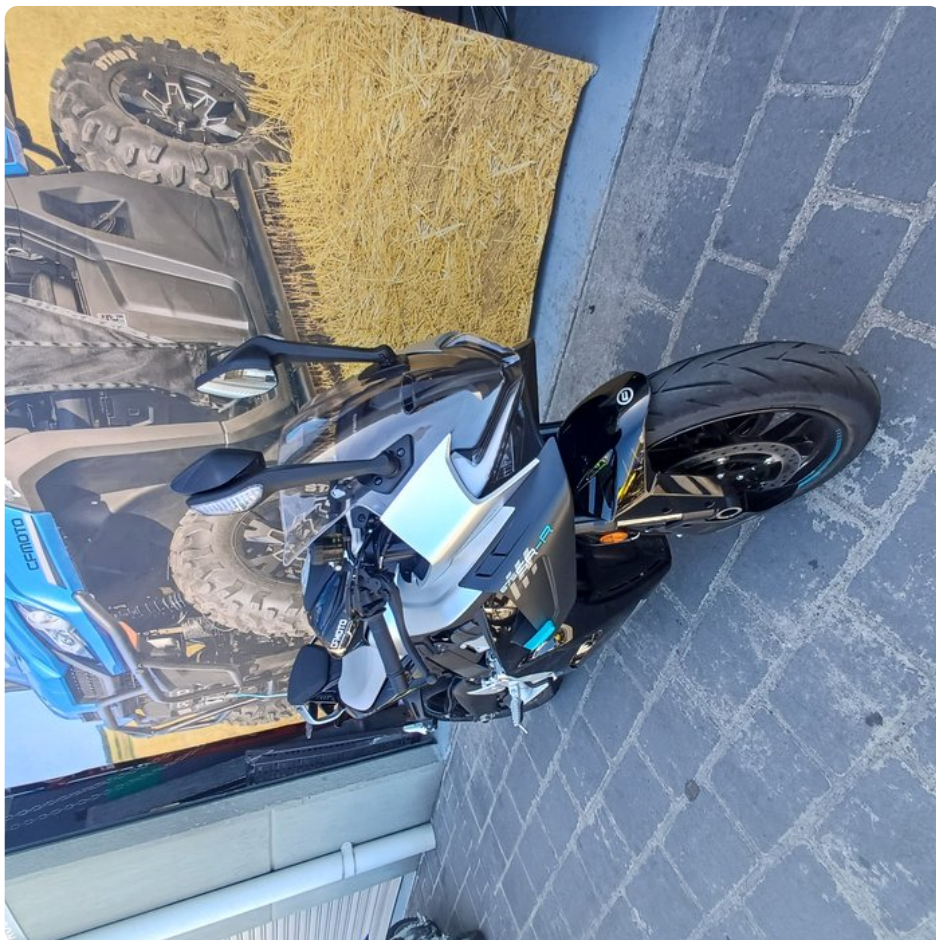

2025 CFMOTO 675SR

\$10,600

Ride Away

Enquire Now

Scan the QR code below
for more information

Vehicle Type
Demo

Bike Type
Sport

Engine
3-cylinder, in-line 4-stroke, liquid-cooled, DOHC

Engine Size
675 cc

Kilometres
480 Kms

Colour
NEBULA BLACK

Transmission
6 Speed 6-speed with CF-SC slipper clutch & quick shifter

Fuel Type
PETROL

Stock
3

VIN #
LCEPEVLP4S6002548

Western Sydney CFMOTO
Call us on (02) 4502 3793