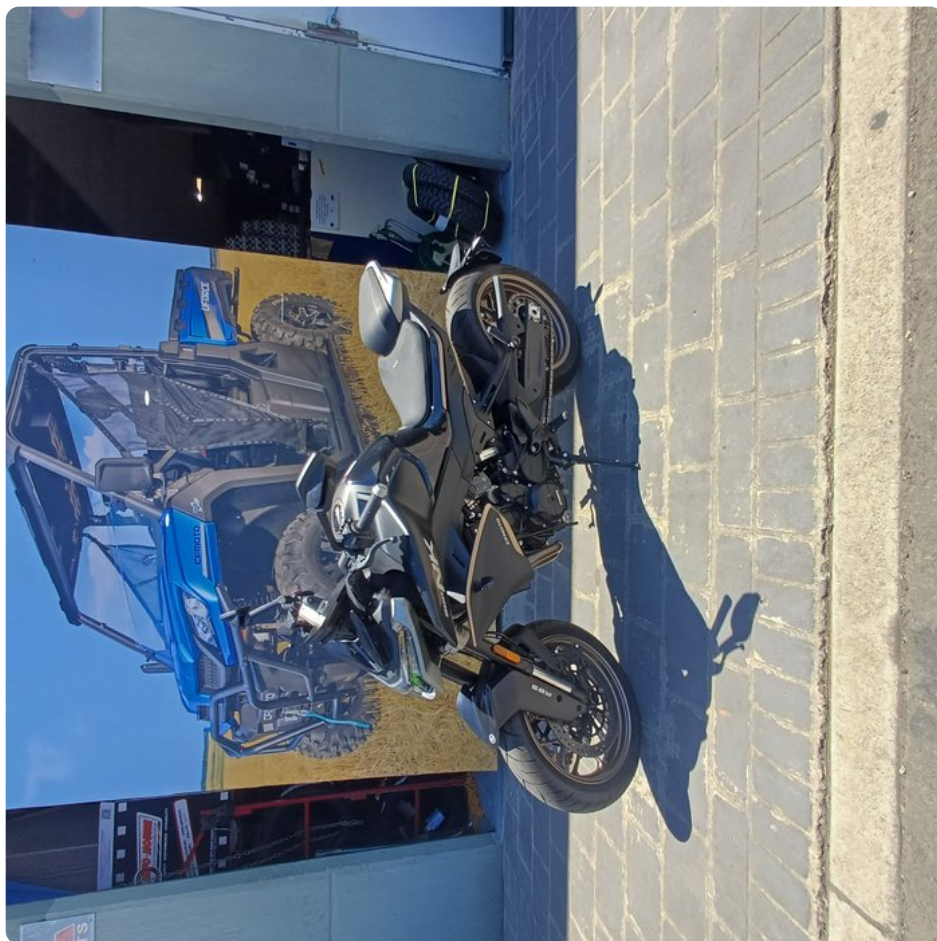

# 2025 CFMOTO 800 NK ADVANCED

\$10,760

[Enquire Now](#)

Scan the QR code below for more information

 Vehicle Type  
**Demo**

 Bike Type  
**Naked**

 Engine  
**PARALLEL TWIN**

 Engine Size  
**799 cc**

 Kilometres  
**95 Kms**

 Colour  
**BLACK**

Transmission  
**6 Speed Parallel twin cylinder, 4-stroke, liquid-cooled, 8-valve, DOHC**

 Fuel Type  
**PETROL**

 Stock  
**2**

 VIN #  
**LCEPEYL48R8015129**

Western Sydney CFMOTO  
Call us on (02) 4502 3793